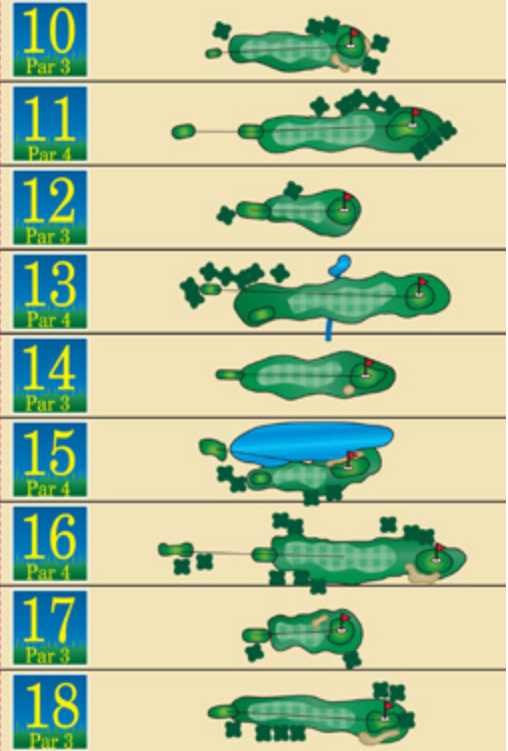

Welcome to Waabooz Run Golf Course

U.S.G.A. Rules Govern All Play
(Except where modified by local rules)

COURSE RATING/SLOPE RATING
Blue 58.4/95

COURSE CARE & ETTIQUETTE

- Please rake traps, repair all ball marks and replace divots
- Please keep golf carts 30 feet away from greens and tees
- No outside Food or Beverage allowed on golf course
- Proper golf attire is required
- Yardage measured to middle of green

5665 E. Pickard Rd.
Mt. Pleasant, MI 48858
989.817.4802
www.waaboozrun.com

The RETREAT
AT SOARING EAGLE

THE NEWEST MEMBER OF SOARING EAGLE PROPERTIES IS ACCEPTING RESERVATIONS.
Modern design, bold elements, sophisticated style. Single, two and three bedroom suites with kitchen and living area.

Now accepting reservations! CALL 1.877.2EAGLE2 TO BOOK YOUR STAY TODAY!

Soaring Eagle PROPERTIES

HOLE	1	2	3	4	5	6	7	8	9	Out	INITIAL	10	11	12	13	14	15	16	17	18	In Tot	Hcp Net
BLUE	177	240	254	205	146	164	247	144	111	1688		155	256	114	220	150	212	305	121	178	1711	3399
WHITE	161	167	210	195	128	144	165	128	99	1397		145	188	99	181	135	174	157	101	162	1342	2739
RED	151	146	189	179	115	130	145	115	89	1259		135	168	84	161	125	159	137	87	150	1206	2465
PAR	3	4	4	3	3	3	4	3	3	30		3	4	3	4	3	4	4	3	3	31	61
HANDICAP	8	7	16	11	13	6	3	5	17			14	10	18	2	12	4	1	15	9		